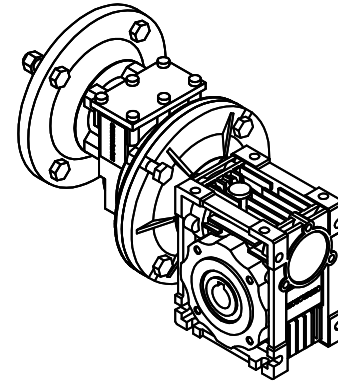

REDUCER SPEC	
MODEL	HA31+040
SERVICE FACTOR	1.1
RATIO	88.2
OUTPUT [rpm]	19.0
OUTPUT TORQUE [Nm]	54
WEIGHT [kg]	4.2

MOTOR SPEC	
MODEL	TA/63B5-220/380V
POWER [kW]	0.18
POLE, PHASE	4P, 3PHASE
INPUT [rpm]	1680
BRAKE	NO
WEIGHT [kg]	4.2

OUTPUT HOLLOW SHAFT

**한국 (주)한국체인모터**

Tel. 032-815-8888 Fax. 815-8020  
www.hcmfa.com

PROJECT		MOTOVARIO						
DRAWN	SEO Y.S	DATE		REV	A	SCALE	1:1	
CHECKED	KIM J.S	DATE		UNIT	MM	PAGE	-	
APPROVED	LEE J.Y	DATE						