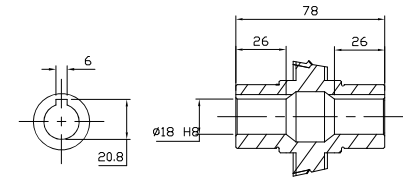

REDUCER SPEC	
MODEL	HA31+040
SERVICE FACTOR	1.1
RATIO	88.2
OUTPUT [rpm]	19.0
OUTPUT TORQUE [Nm]	54
WEIGHT [kg]	4.2

MOTOR SPEC	
MODEL	TA/63B5-220/380V
POWER [kW]	0.18
POLE, PHASE	4P, 3PHASE
INPUT [rpm]	1680
BRAKE	NO
WEIGHT [kg]	4.2

OUTPUT HOLLOW SHAFT

**한국 (주)한국체인모터**

Tel. 032-815-8888 Fax. 815-8020  
www.hcmfa.com

PROJECT		MOTOVARIO						
DRAWN	SEO Y.S	DATE		REV	A	SCALE	1:1	
CHECKED	KIM J.S	DATE		UNIT	MM	PAGE	-	
APPROVED	LEE J.Y	DATE						