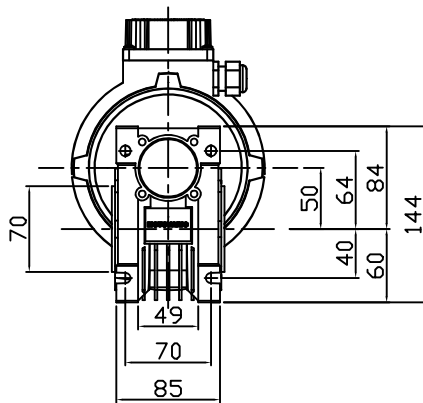

NMRV(B14) 050 0.75KW

OUTPUT HOLLOW SHAFT

(주)한국체인모터

Tel. 032-815-8888 Fax. 815-8020
www.hcmfa.com

PROJECT		MOTOVARIO					
DRAWN	SEO Y.S	DATE		REV	A	SCALE	1:1
CHECKED	KIM J.S	DATE		UNIT	MM	PAGE	-
APPROVED	LEE J.Y	DATE					