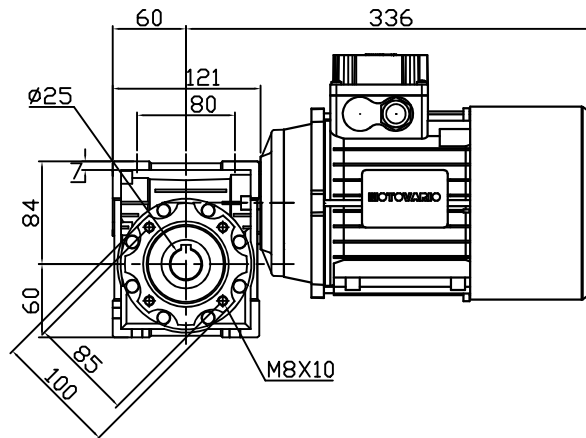

NMRV(B14) 050 0.75KW

OUTPUT HOLLOW SHAFT

(주)한국체인모터

Tel. 032-815-8888 Fax. 815-8020
www.hcmfa.com

PROJECT		MOTOVARIO					
DRAWN	SEO Y.S	DATE		REV	A	SCALE	1:1
CHECKED	KIM J.S	DATE		UNIT	MM	PAGE	-
APPROVED	LEE J.Y	DATE					