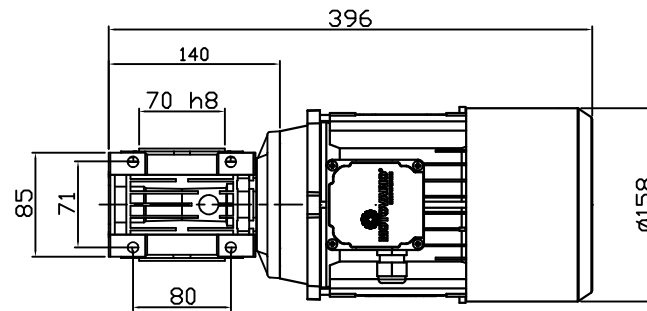

NMRV(B14) 050 0.75KW

OUTPUT HOLLOW SHAFT

(주)한국체인모터

Tel. 032-815-8888 Fax. 815-8020
www.hcmfa.com

PROJECT		MOTOVARIO					
DRAWN	SEO Y.S	DATE		REV	A	SCALE	1:1
CHECKED	KIM J.S	DATE		UNIT	MM	PAGE	-
APPROVED	LEE J.Y	DATE					