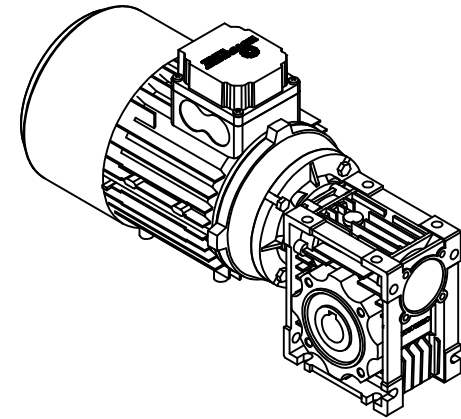

NMRV(B14) 050 0.75KW

OUTPUT HOLLOW SHAFT

(주)한국체인모터

Tel. 032-815-8888 Fax. 815-8020
www.hcmfa.com

PROJECT		MOTOVARIO					
DRAWN	SEO Y.S	DATE		REV	A	SCALE	1:1
CHECKED	KIM J.S	DATE		UNIT	MM	PAGE	-
APPROVED	LEE J.Y	DATE					