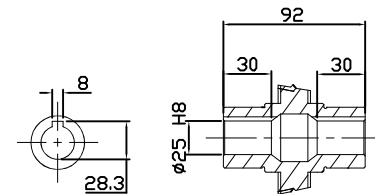

NMRV(B14) 050 0.75KW

OUTPUT HOLLOW SHAFT

(주)한국체인모터

Tel. 032-815-8888 Fax. 815-8020
www.hcmfa.com

PROJECT		MOTOVARIO					
DRAWN	SEO Y.S	DATE		REV	A	SCALE	1:1
CHECKED	KIM J.S	DATE		UNIT	MM	PAGE	-
APPROVED	LEE J.Y	DATE					